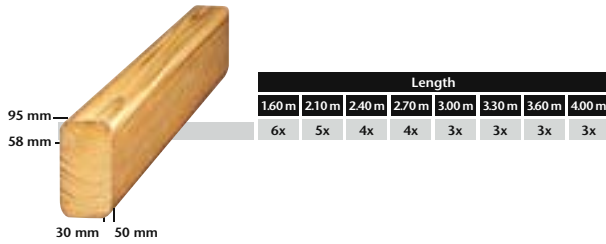

## Shoppinglist

Box →

Subtotal

+

Beam →

Length

Quantity

X

Price

=

Subtotal

+

Board →

Length

Quantity

X