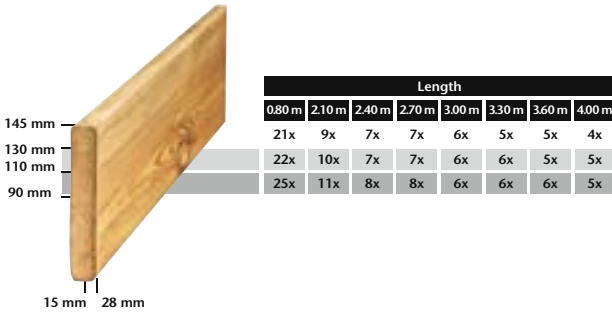

## Shoppinglist

Box →

Subtotal

+

Beam →

Length

Quantity

X

Price

=

Subtotal

+

Board →

Length

Quantity

X

Price

=

Subtotal

+

Length slide

Subtotal

=

Total